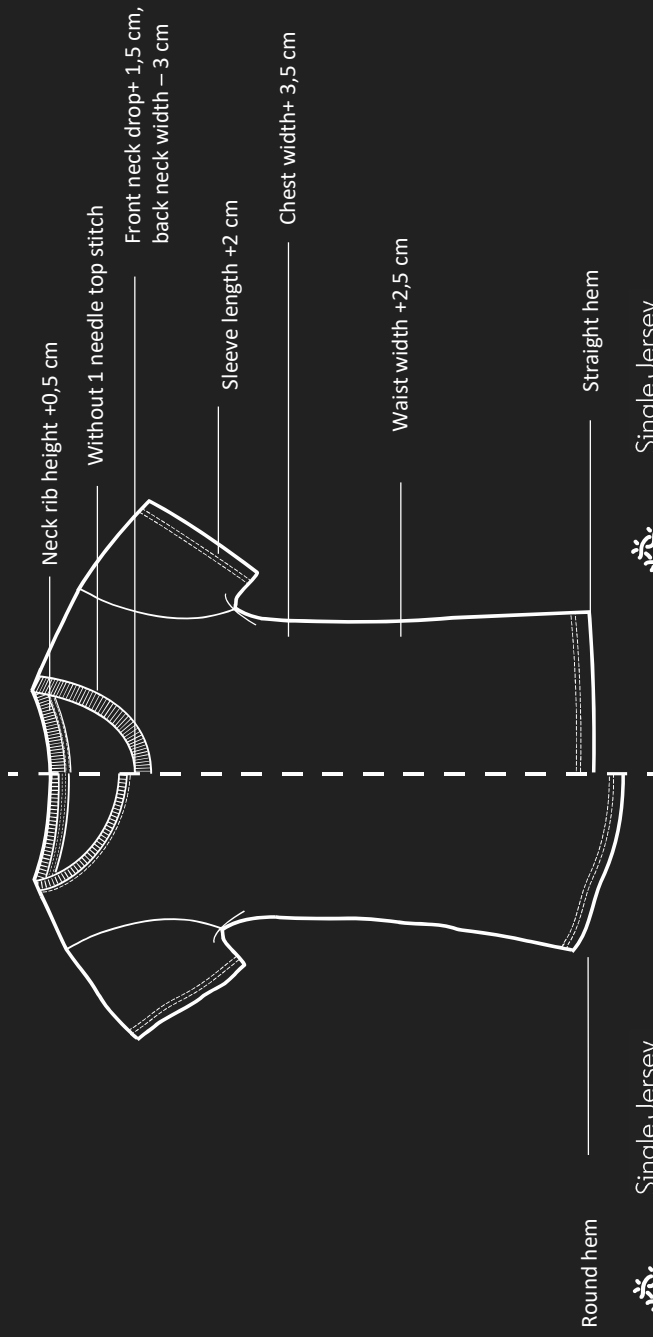

FITTING & TRIMS EVOLUTION

2018 STELLA WANTS

2019 STELLA EXPRESSER

Single Jersey
155 gsm
100% Organic Cotton

Fitted
XXS* - XXL

COLOURS
48

Single Jersey
155 gsm
100% Organic Cotton

Fitted
XS - XXL

COLOURS
29